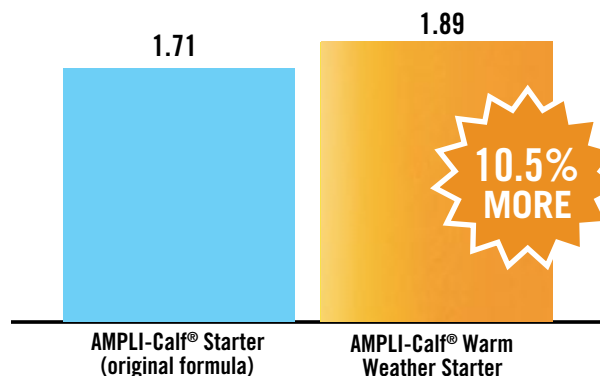

OVERALL AVERAGE DAILY GAIN, LBS.