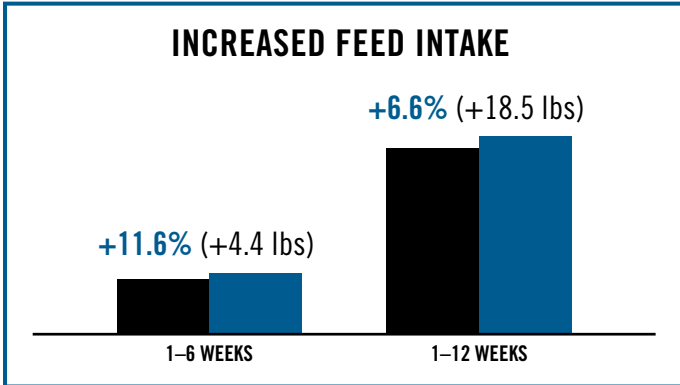

AMPLI-CALF® STARTER IS A GREAT INNOVATION — MADE BETTER. The new, unique seasonal formulation of AMPLI-Calf® Starter is proven to deliver greater results* than conventional calf starters and even earlier AMPLI-Calf® Starter formulas:

■ OLD FORMULA ■ NEW FORMULA

*Purina Animal Nutrition Research Center data; 2011. 12-week trials compared previous formula of AMPLI-Calf® Starter to AMPLI-Calf® Cool Weather Starter.