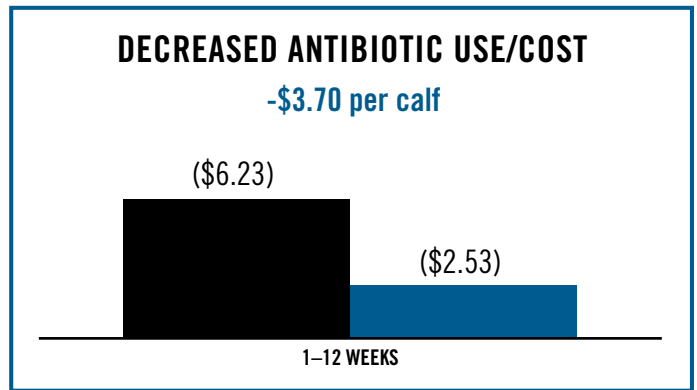

AMPLI-CALF® STARTER IS A GREAT INNOVATION — MADE BETTER. The new, unique seasonal formulation of AMPLI-Calf® Starter is proven to deliver greater results* than conventional calf starters and even earlier AMPLI-Calf® Starter formulas:

■ OLD FORMULA ■ NEW FORMULA

*Purina Animal Nutrition Research Center data; 2011. 12-week trials compared previous formula of AMPLI-Calf® Starter to AMPLI-Calf® Cool Weather Starter.