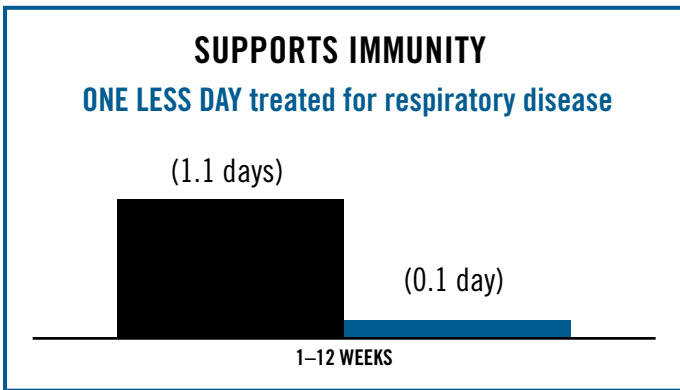

AMPLI-CALF® STARTER IS A GREAT INNOVATION — MADE BETTER. The new, unique seasonal formulation of AMPLI-Calf® Starter is proven to deliver greater results* than conventional calf starters and even earlier AMPLI-Calf® Starter formulas:

■ OLD FORMULA ■ NEW FORMULA

*Purina Animal Nutrition Research Center data; 2011. 12-week trials compared previous formula of AMPLI-Calf® Starter to AMPLI-Calf® Cool Weather Starter.