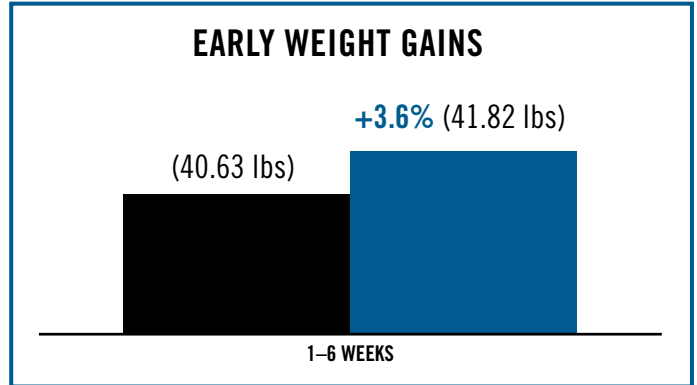

AMPLI-CALF® STARTER IS A GREAT INNOVATION — MADE BETTER. The new, unique seasonal formulation of AMPLI-Calf® Starter is proven to deliver greater results* than conventional calf starters and even earlier AMPLI-Calf® Starter formulas:

■ OLD FORMULA ■ NEW FORMULA

*Purina Animal Nutrition Research Center data; 2011. 12-week trials compared previous formula of AMPLI-Calf® Starter to AMPLI-Calf® Cool Weather Starter.